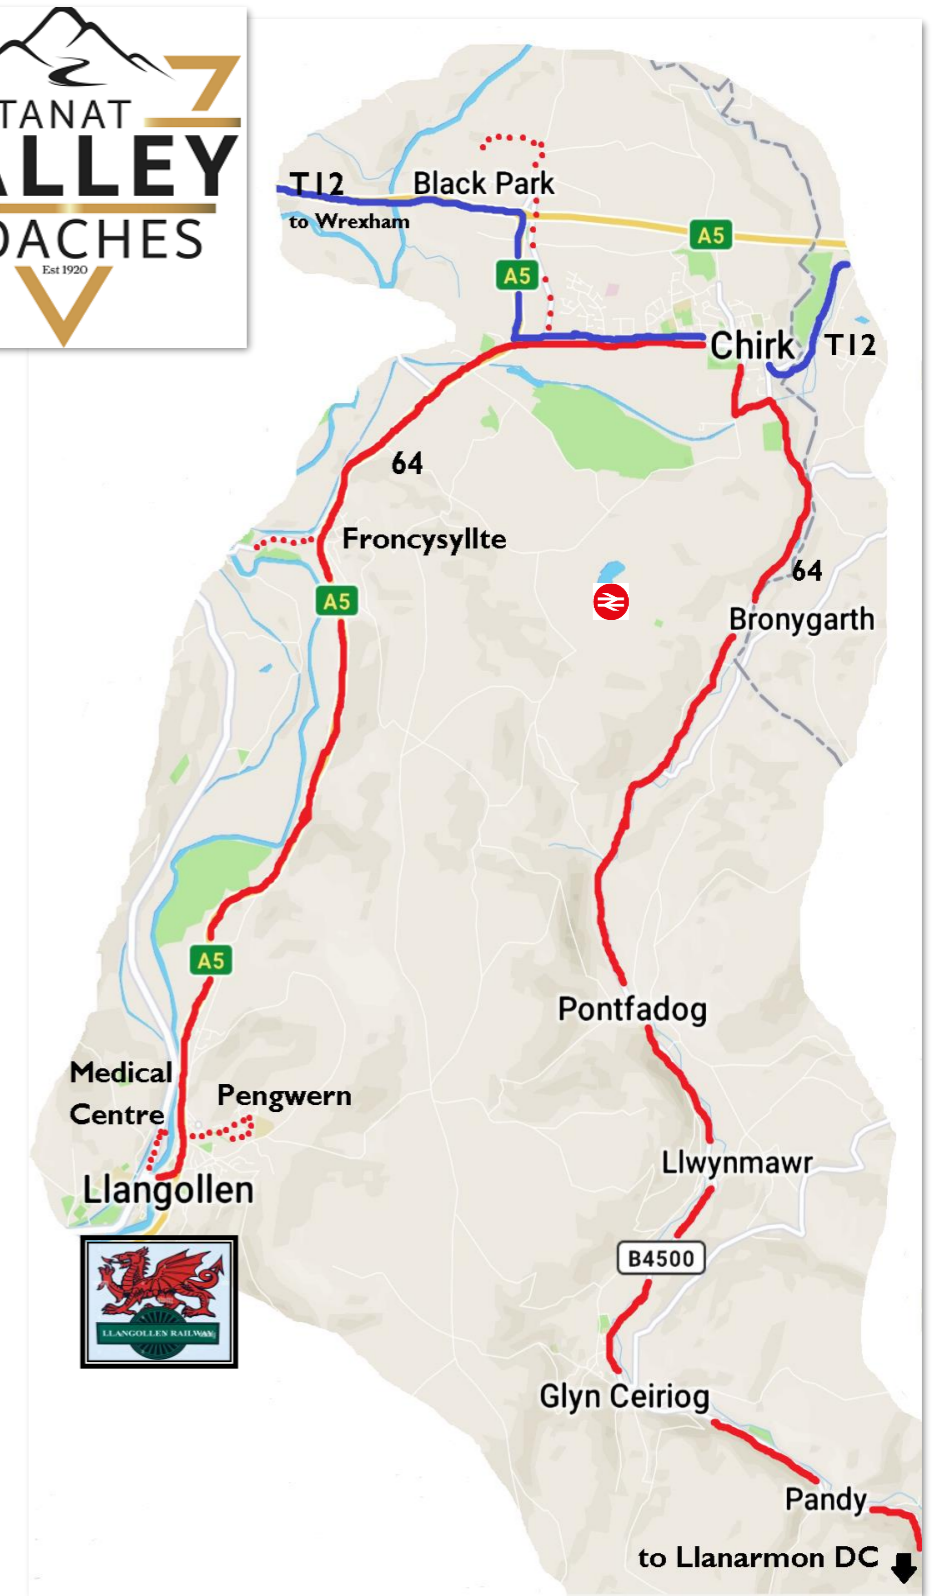

Llanarmon DC	7:35	11:25	...	14:33	...	16:43	
Tregeiriog	7:40	11:30	...	14:38	...	16:48	
Glyn Ceiriog	7:50	9:23	...	11:40	...	14:45	...	16:55	
Dolywern Village	7:52	9:25	...	11:42	...	14:47	...	16:57	
Pontfadog	7:54	9:27	...	11:44	...	14:49	...	16:59	
Chirk, Rail Station	8:04	9:37	...	11:54	...	14:59	...	17:09	
Chirk, Hand Hotel	8:05	9:38	...	11:55	...	15:00	...	17:10	
Chirk Hand Hotel	dep	>>	8:04	...	>>	10:05	...	>>	12:04	>>	16:04
Wrexham Bus Station	arr	...	8:30	10:30	12:30	...	16:30
Lodgevale, Opp Entrance	8:08	9:41	...	11:58	...	15:03	...	17:13	
Black Park	9:44	...	12:01	...	15:06	
Whitehurst	8:12	9:48	...	12:05	...	15:10	...	17:22	
Froncysyllte, Community Centre	9:51	...	12:08	...	15:13	
Froncysyllte, A5	8:15	9:52	...	12:09	...	15:14	...	17:25	
Pengwern Estate	8:40	10:00	...	12:17	...	15:22	
Llangollen, Parade Street	8:22	...	8:45	10:05	...	12:22	...	15:27	...	17:32	
Llangollen, Medical Centre(Not Saturdays)	10:08	...	12:25	

Llangollen Ysgol Dinas Bran (when Open)	15:35
Llangollen, Medical Centre (Not Saturdays)	10:15	...	13:25
Llangollen, Parade Street	8:35	8:50	...	10:20	...	13:30	...	15:40	...	17:37
Pengwern Estate	8:40	10:25	...	13:35	...	15:45
Froncysyllte, A5	...	8:57	...	10:33	...	13:43	...	15:53	...	17:44
Froncysyllte, Community Centre	10:35	...	13:45	...	15:55
Whitehurst	...	9:01	...	10:38	...	13:48	...	15:58	...	17:48
Black Park	10:42	...	13:52	...	16:02
Lodgevale, Entrance	...	9:02	...	10:47	...	13:57	...	16:07	...	17:49
Wrexham Bus Station St5	dep	...	9:28	...	13:28	...	15:23	...	17:00	...
Chirk Hand Hotel	arr	...	9:50	...	13:50	...	15:50	...	17:27	...
Chirk, Station Road	...	9:05	>>	10:50	>>	14:00	>>	16:10	>>	17:52
Chirk, Rail Station	...	9:06	...	10:51	...	14:01	...	16:11	...	17:53
Pontfadog	...	9:13	...	10:58	...	14:08	...	16:18	...	18:00
Dolywern Village	...	9:15	...	11:00	...	14:10	...	16:20	...	18:02
Glyn Ceiriog	...	9:20	...	11:05	...	14:15	...	16:25	...	18:07
Tregeiriog	11:13	...	14:23	...	16:33
Llanarmon DC	11:20	...	14:30	...	16:40