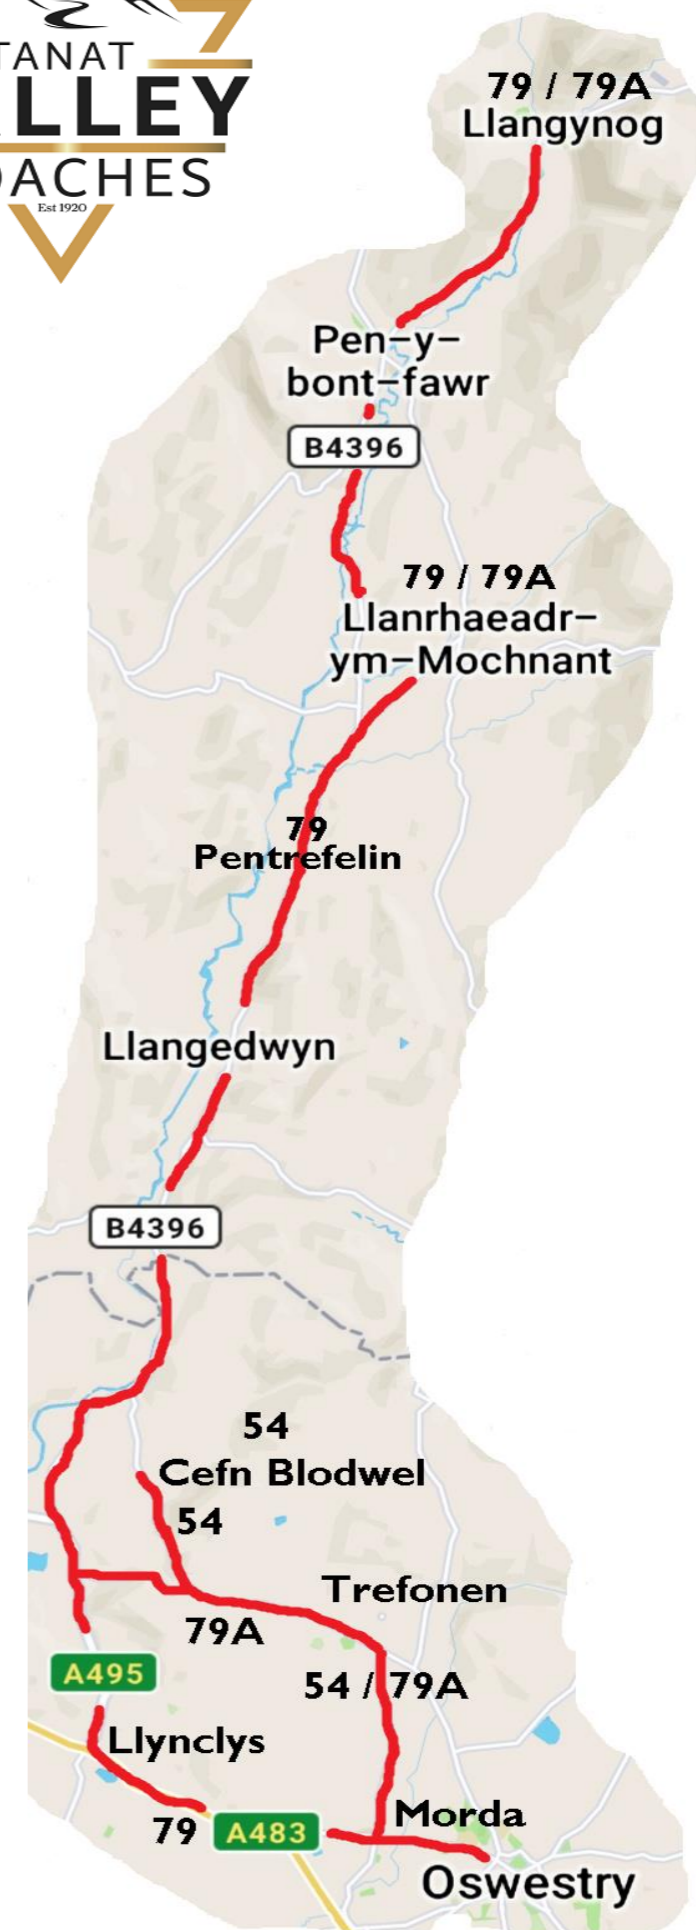

79 Llangynog > Llanrhaeadr YM > Oswestry

Monday to Saturday (no services on public holidays except operates Good Friday)

Codes	MSCH	S&H	MSCH	S&H
Service No	54	79A	79A	79
Llangynog, Car Park	0945	1426
Penybontfawr, Railway Inn	0950	1431
Pedair Ffordd	0954	1436
Llanrhaeadr Y M, Square	07:59	1002	R
Pentrefelin, Bus Shelter	08:03	1007
Llangedwyn, Bus Shelter	08:04	1011
Penybont-Llanerch-Emrys	08:11	1014
Llanyblodwel Turn	08:15	1018
Llynclys, Dolgoch
Cefn Blodwel, Crossroads	0816		
Nantmawr, Phone Kiosk	0818		
Treflach, Royal Oak	0821	08:20	1023
Trefonen, Cross	0823	08:22	1025
Morda, Trefonen Road	0829	08:27	1030
Morda, School			
Oswestry, Park Gates	0834	08:33	1035
Oswestry, Bus Station	0839	08:37	1040
Oswestry, College Road	R

79 Oswestry > Llanrhaeadr YM > Llangynog

Monday to Saturday (no services on public holidays except operates Good Friday)

from March 18th 2024

Codes	MSCH	S&H	MSCH	S&H
Service	79	79A	79A	54
Oswestry, College Road	16:55
Oswestry, Bus Station Stand 3	0845	1330	1500
Oswestry, Park Gates	0850	1335	1505
Morda, School			
Morda, Trefonen Road	0855	1340	1512
Trefonen, Cross	0900	1345	1518
Treflach, Royal Oak	0902	1347	1520
Nantmawr, Phone Kiosk			1522
Cefn Blodwel, Crossroads			1525
Llynclys, Dolgoch
Porth-y-Waen
Llanyblodwel Turn	0907	1352
Penybont-Llanerch-Emrys	0911	1356
Llangedwyn, Opp Bus Shelter	0914	1359
Pentrefelin, Tanat Bus Depot	0918	1403
Llanrhaeadr Y M, Square	0924	0924	1409
Pedair Ffordd	0931	0931	1416
Penybontfawr, Railway Inn	0935	0935	1420
Llangynog, Car Park	0941	0941	1426

R
MSCH
S&H

Service sets down only at Llanrhaeadr, Maes Y Dderwen by Request to the Driver
Service operates Marches School days ONLY.
Service operates Saturdays & School Hoildays ONLY.